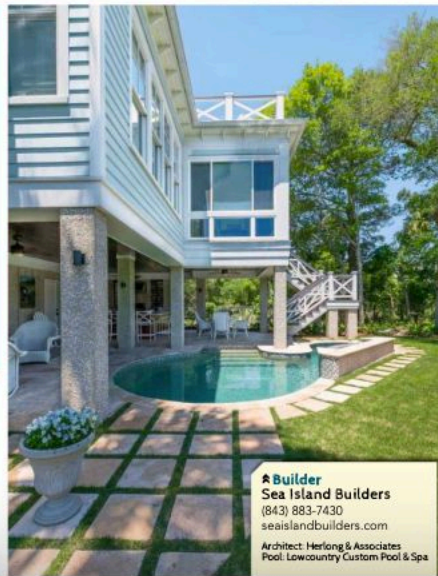

▲ Builder
Sea Island Builders
(843) 883-7430
seaislandbuilders.com